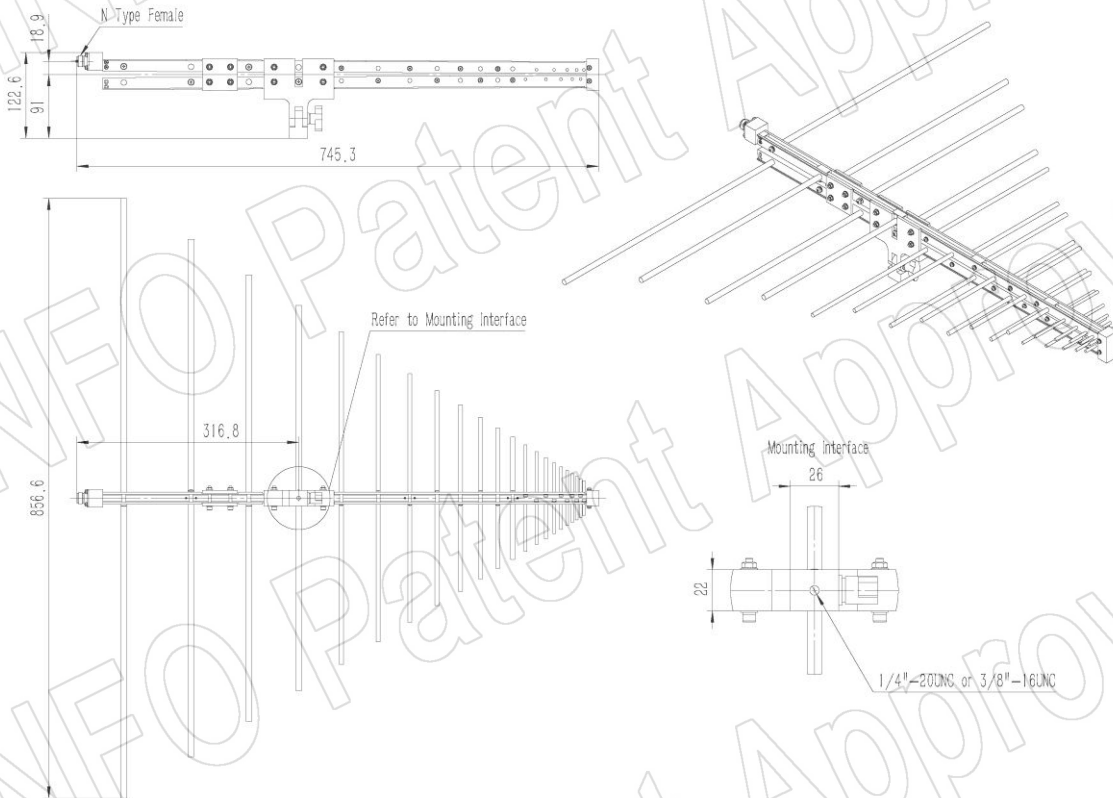

DS-20300 with Mounting Bracket for Tripod Application (Option, P/N: DS-20200-MBA)