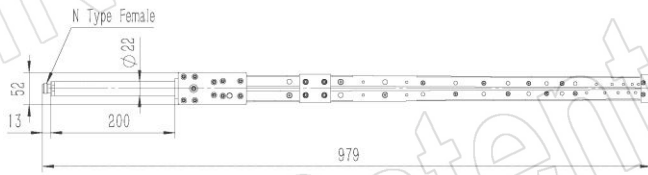

DS-20300E (P/N: DS-20300E)

AINFO Inc.

Page 4 of 7

China(Beijing):
China(Chengdu):
USA :

Tel: (+86) 10-6266-7326,
Tel: (+86) 28-8519-2786,
Tel: (+1) 949-639-9688,

(+86) 10-6266-7327
(+86) 28-8519-3044
(+1) 949-639-9608

Fax: (+86) 10-6266-7379
Fax: (+86) 28-8519-3068
Fax: (+1) 949-639-9670

Website: www.ainfoinc.com
Email: sales@ainfoinc.com