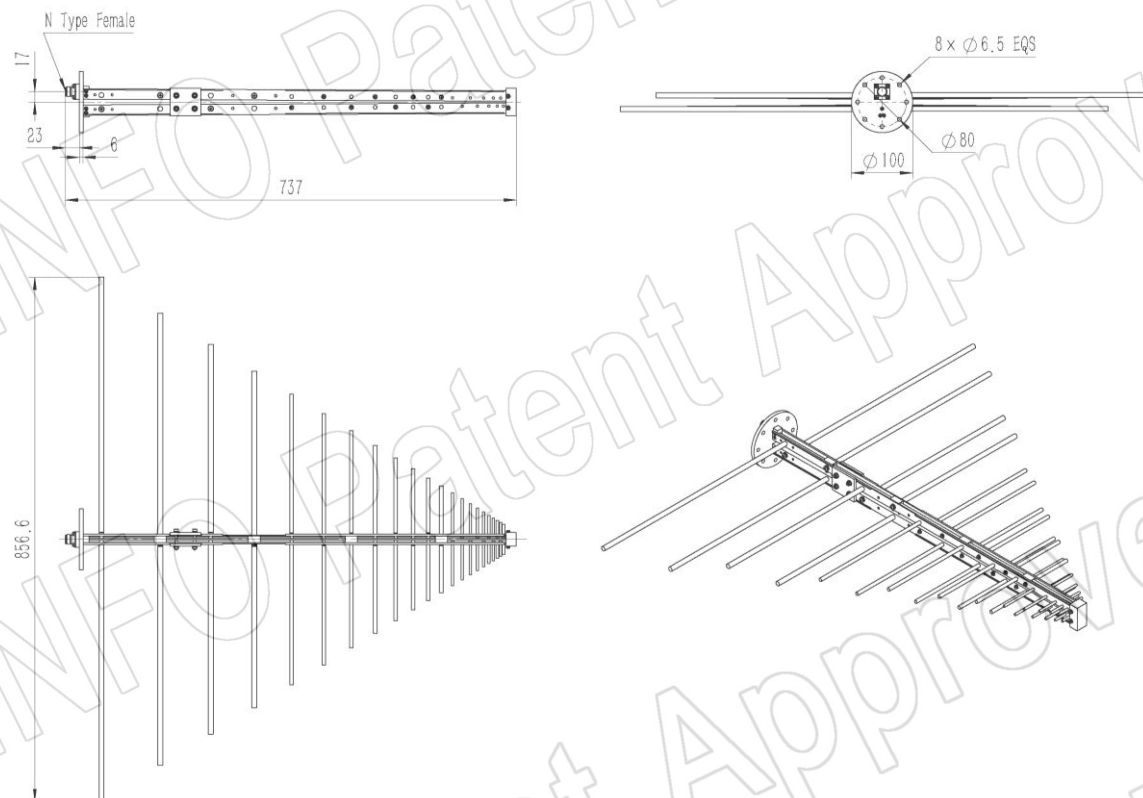

DS-20300C (P/N: DS-20300C)

AINFO Inc.

Page 3 of 7

China(Beijing):
China(Chengdu):
USA :

Tel: (+86) 10-6266-7326,
Tel: (+86) 28-8519-2786,
Tel: (+1) 949-639-9688,

(+86) 10-6266-7327
(+86) 28-8519-3044
(+1) 949-639-9608

Fax: (+86) 10-6266-7379
Fax: (+86) 28-8519-3068
Fax: (+1) 949-639-9670

Website: www.ainfoinc.com
Email: sales@ainfoinc.com