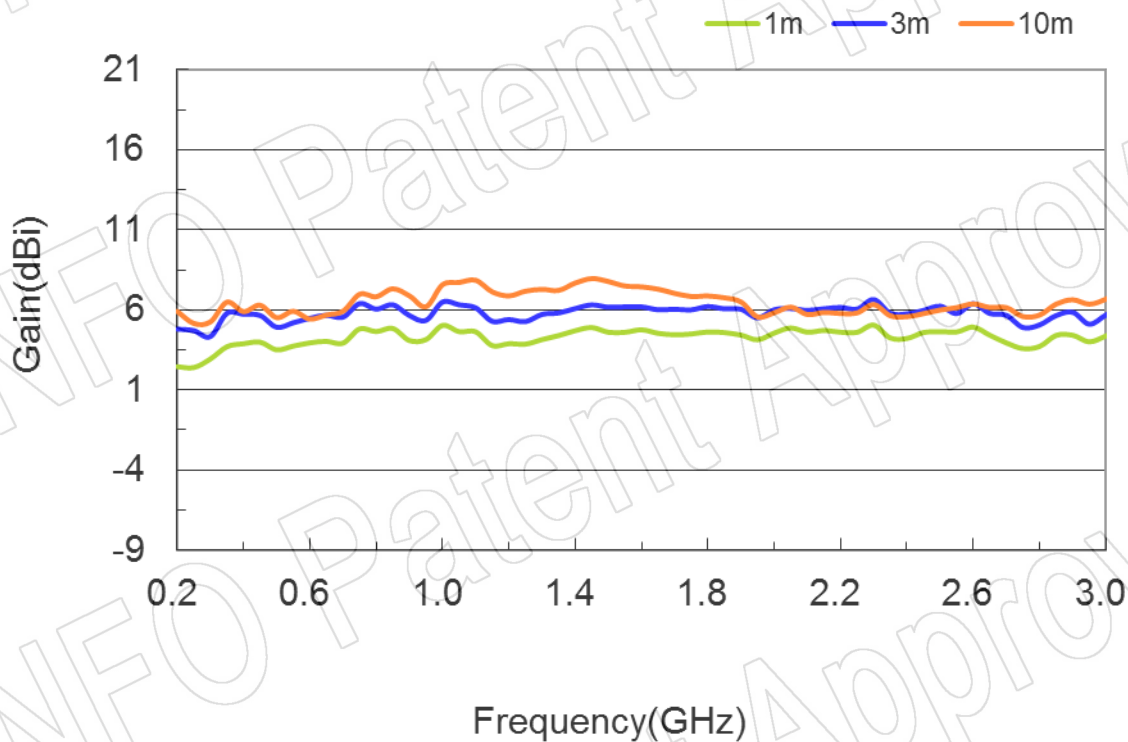

Test Results

1. Gain