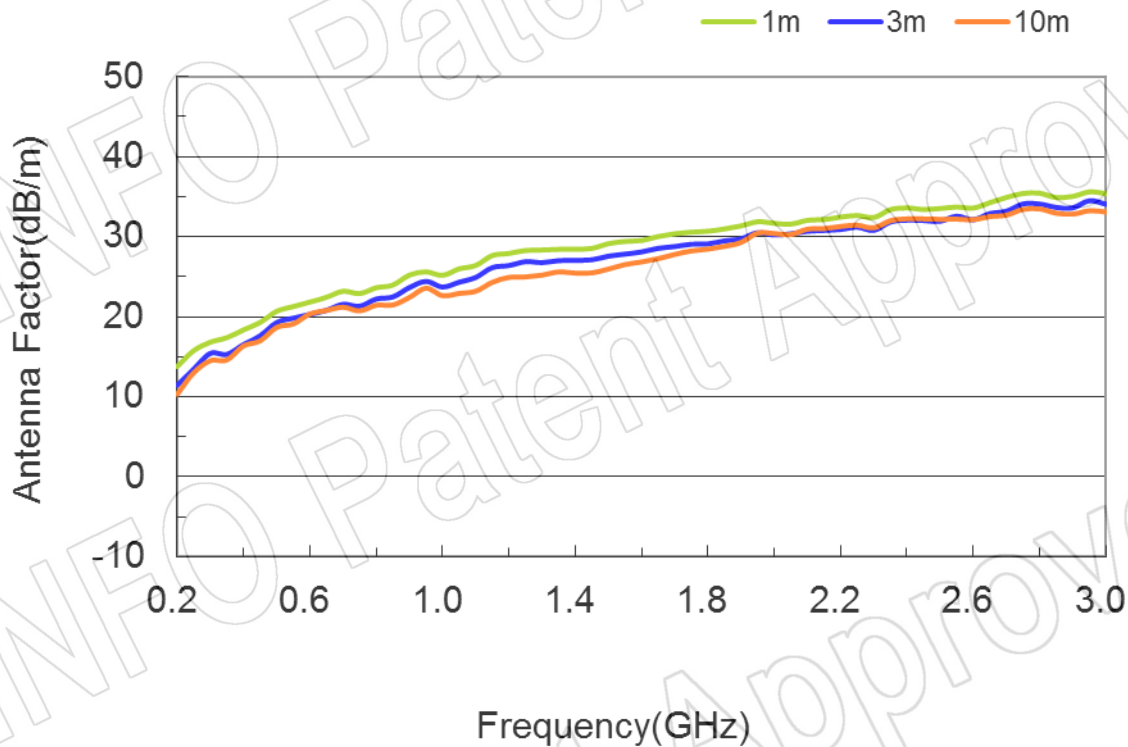

2. Antenna Factor