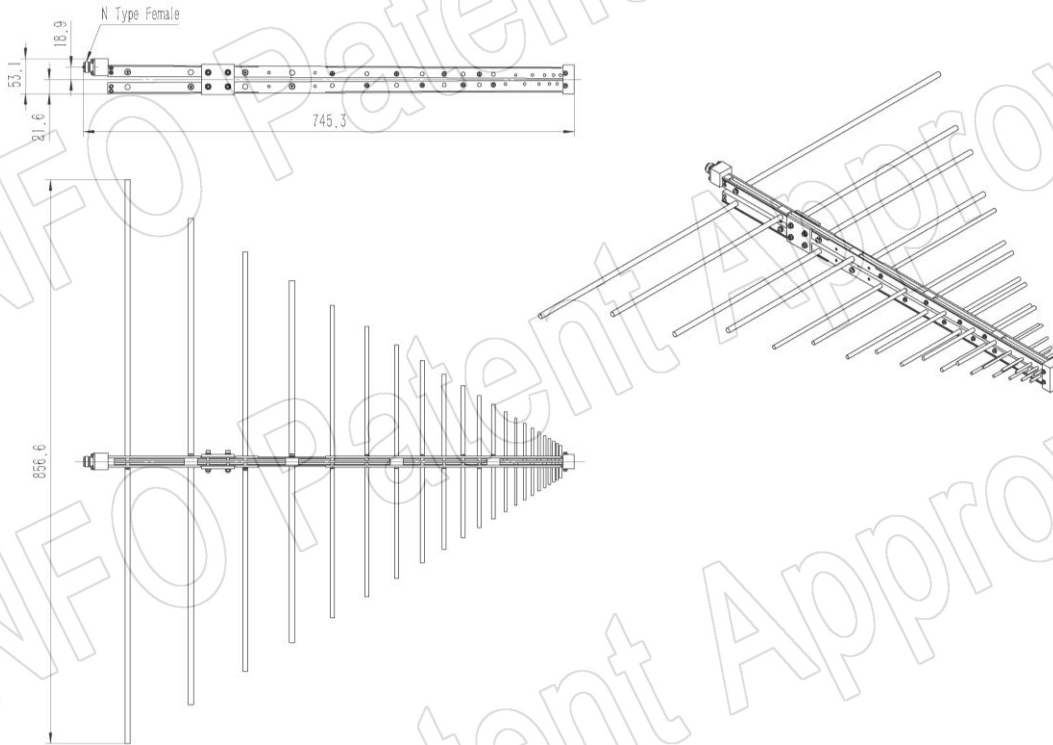

Technical Specification

P/N:DS-20300	
Frequency Range(GHz)	0.2 - 3.0
Gain(dBi)	6 Typ.
Polarization	Linear
3dB Beamwidth(deg)	E Plane: 70 - 30
	H Plane: 135 - 90
VSWR	2.0:1 Typ. / 3.0:1 Max.
Output	N-Female
Average Power(W CW)	300 (150 @ 3.0GHz)
Peak Power(KW)	3
Material	Al
Size(mm)	856.6 x 53.1 x 745.3
Net Weight(Kg)	0.90 Around

P/N:DS-20300C	
Frequency Range(GHz)	0.2 - 3.0
Gain(dBi)	6 Typ.
Polarization	Linear
3dB Beamwidth(deg)	E Plane: 70 - 30
	H Plane: 135 - 90
VSWR	2.0:1 Typ. / 3.0:1 Max.
Output	N-Female
Average Power(W CW)	300 (150 @ 3.0GHz)
Peak Power(KW)	3
Material	Al
Size(mm)	856.6 x 100 x 737
Net Weight(Kg)	1.18 Around

P/N:DS-20300E	
Frequency Range(GHz)	0.2 - 3.0
Gain(dBi)	6 Typ.
Polarization	Linear
3dB Beamwidth(deg)	E Plane: 70 - 30
	H Plane: 135 - 90
VSWR	2.0:1 Typ. / 3.0:1 Max.
Output	N-Female
Average Power(W CW)	300 (150 @ 3.0GHz)
Peak Power(KW)	3
Material	Al
Size(mm)	856.6 x 52 x 979
Net Weight(Kg)	1.35 Around

Website: www.ainfoinc.com
Email: sales@ainfoinc.com

PATENT ID (China)

ZL201630458652.X

Outline Drawing (Size: mm)

DS-20300 (P/N: DS-20300)

DS-20300 with Mounting Bracket (Option, P/N: DS-20200-MB)

AINFO Inc.