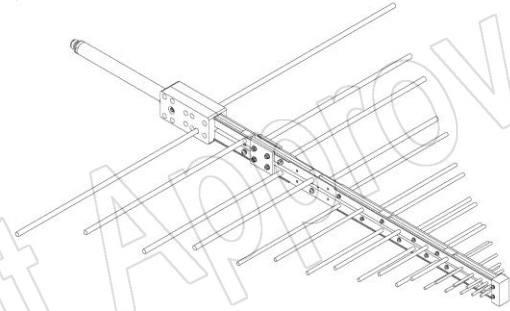

DS-20300E (P/N: DS-20300E)

AINFO Inc.

Page 4 of 7

China(Beijing):
China(Chengdu):
USA :

Tel: (+86) 10-6266-7326,
Tel: (+86) 28-8519-2786,
Tel: (+1) 949-639-9688,

(+86) 10-6266-7327
(+86) 28-8519-3044
(+1) 949-639-9608

Fax: (+86) 10-6266-7379
Fax: (+86) 28-8519-3068
Fax: (+1) 949-639-9670

Website: www.ainfoinc.com
Email: sales@ainfoinc.com