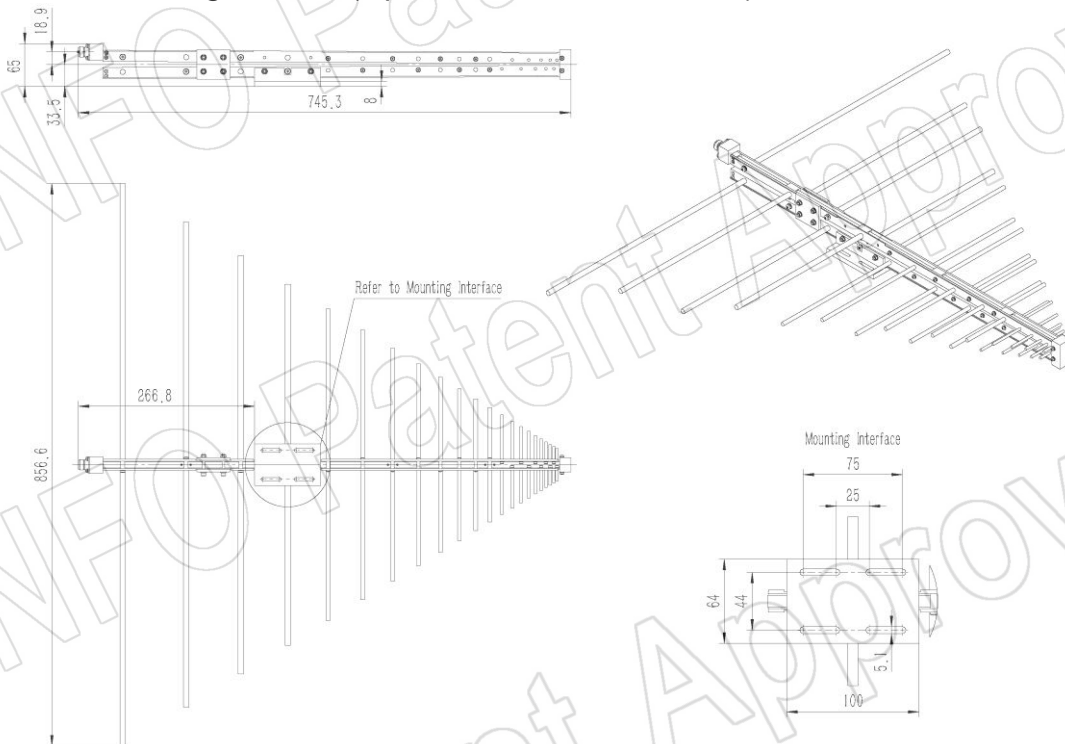

Technical Specification

P/N:DS-20300	
Frequency Range(GHz)	0.2 - 3.0
Gain(dBi)	6 Typ.
Polarization	Linear
3dB Beamwidth(deg)	E Plane: 70 - 30
	H Plane: 135 - 90
VSWR	2.0:1 Typ. / 3.0:1 Max.
Output	N-Female
Average Power(W CW)	300 (150 @ 3.0GHz)
Peak Power(KW)	3
Material	Al
Size(mm)	856.6 x 53.1 x 745.3
Net Weight(Kg)	0.90 Around

P/N:DS-20300C	
Frequency Range(GHz)	0.2 - 3.0
Gain(dBi)	6 Typ.
Polarization	Linear
3dB Beamwidth(deg)	E Plane: 70 - 30
	H Plane: 135 - 90
VSWR	2.0:1 Typ. / 3.0:1 Max.
Output	N-Female
Average Power(W CW)	300 (150 @ 3.0GHz)
Peak Power(KW)	3
Material	Al
Size(mm)	856.6 x 100 x 737
Net Weight(Kg)	1.18 Around

P/N:DS-20300E	
Frequency Range(GHz)	0.2 - 3.0
Gain(dBi)	6 Typ.
Polarization	Linear
3dB Beamwidth(deg)	E Plane: 70 - 30
	H Plane: 135 - 90
VSWR	2.0:1 Typ. / 3.0:1 Max.
Output	N-Female
Average Power(W CW)	300 (150 @ 3.0GHz)
Peak Power(KW)	3
Material	Al
Size(mm)	856.6 x 52 x 979
Net Weight(Kg)	1.35 Around

Website: www.ainfoinc.com
Email: sales@ainfoinc.com

PATENT ID (China)

ZL201630458652.X

Outline Drawing (Size: mm)

DS-20300 (P/N: DS-20300)

DS-20300 with Mounting Bracket (Option, P/N: DS-20200-MB)

AINFO Inc.